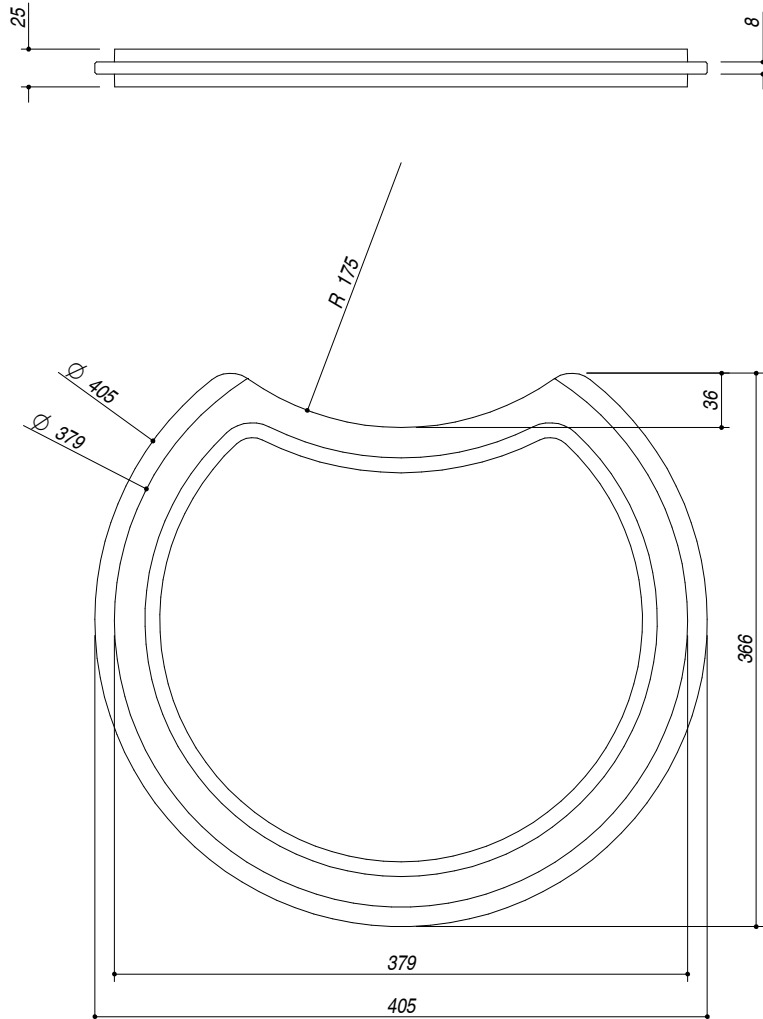

SCALA DISEGNO 1:5
DRAWING SCALE

TUTTE LE MISURE IN mm
ALL MEASURES IN mm

TOLLERANZA LINEARE: ± 0.5 mm
LINEAR TOLERANCE

TOLLERANZA ANGOLARE: $\pm 0.2^\circ$
ANGULAR TOLERANCE

PER QUALSIASI CONTESTAZIONE SI FARA' RIFERIMENTO ESCLUSIVAMENTE A QUESTO DISEGNO
For any dispute the company will refer exclusively to this drawing